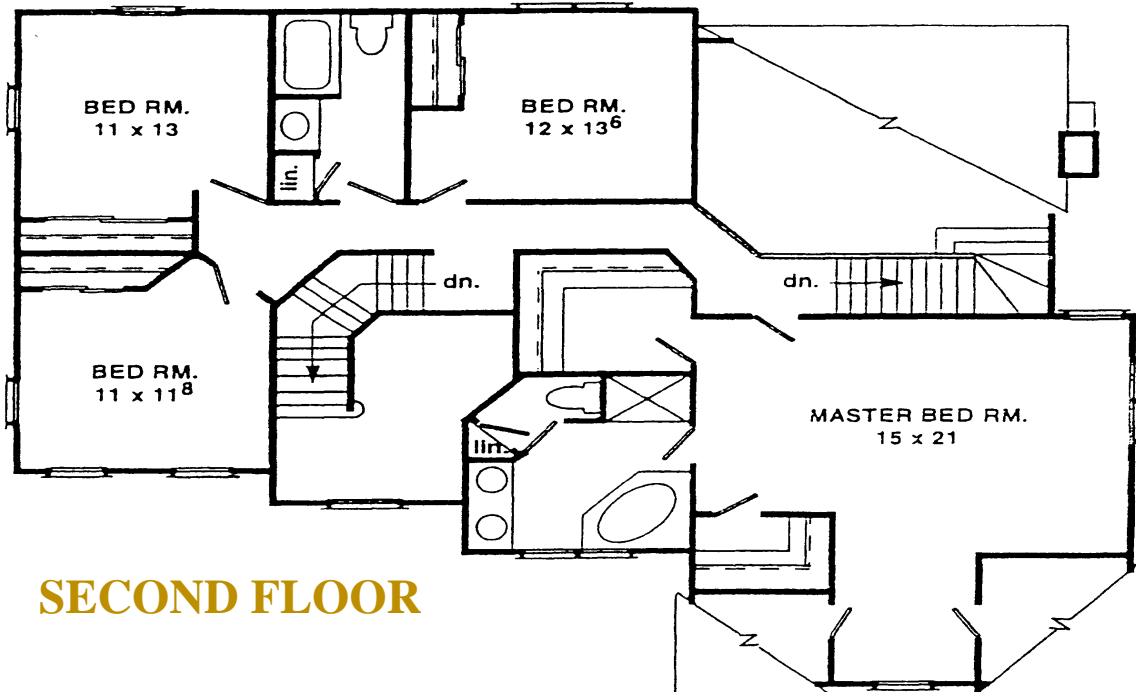

The BALDWIN

3,200 square feet

Artist's Perception presented for illustrative purposes only; actual build will vary

Built by Habitech, Inc. and exclusively marketed by Re/Max Colonial—Groton, MA

The BALDWIN

FIRST FLOOR

SECOND FLOOR

Floor plans and dimensions are only approximate and may vary in the construction process
Optional features may be shown and priced accordingly