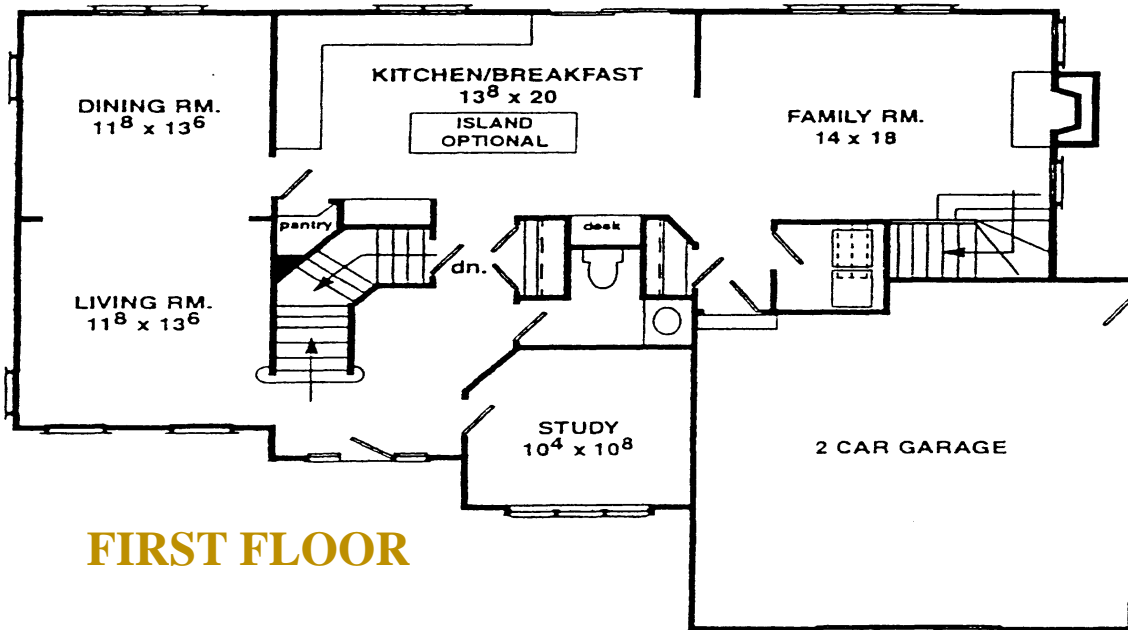

The BALDWIN

3,200 square feet

Artist's Perception presented for illustrative purposes only; actual build will vary

Built by Habitech, Inc. and exclusively marketed by Re/Max Colonial—Groton, MA

The BALDWIN

FIRST FLOOR

SECOND FLOOR

Floor plans and dimensions are only approximate and may vary in the construction process
Optional features may be shown and priced accordingly