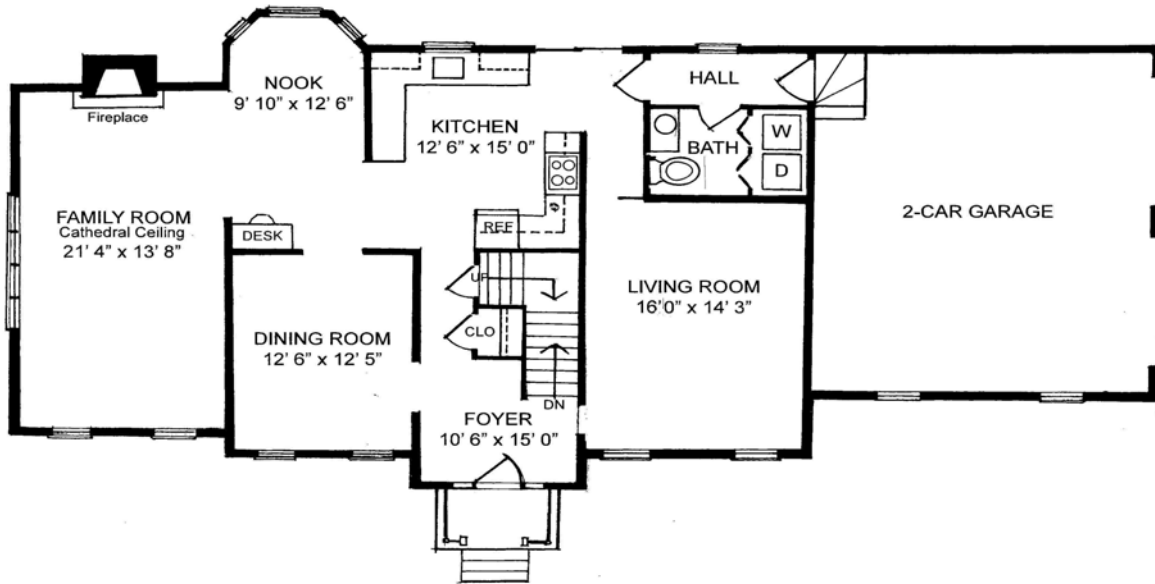

The HAMPTON

2,814 square feet

Artist's Perception presented for illustrative purposes only; actual build will vary

Built by Habitech, Inc. and exclusively marketed by Re/Max Colonial—Groton, MA

The HAMPTON

FIRST FLOOR

SECOND FLOOR

Floor plans and dimensions are only approximate and may vary in the construction process
Optional features may be shown and priced accordingly