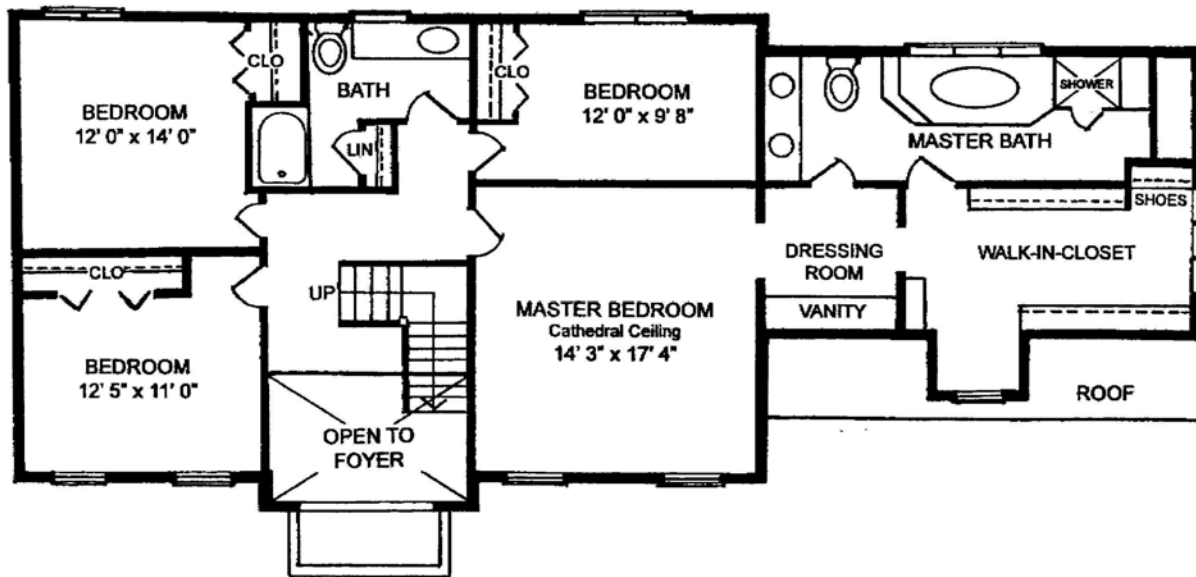

The HAMPTON

2,814 square feet

Artist's Perception presented for illustrative purposes only; actual build will vary

Built by Habitech, Inc. and exclusively marketed by Re/Max Colonial—Groton, MA

The HAMPTON

FIRST FLOOR

SECOND FLOOR

Floor plans and dimensions are only approximate and may vary in the construction process
Optional features may be shown and priced accordingly