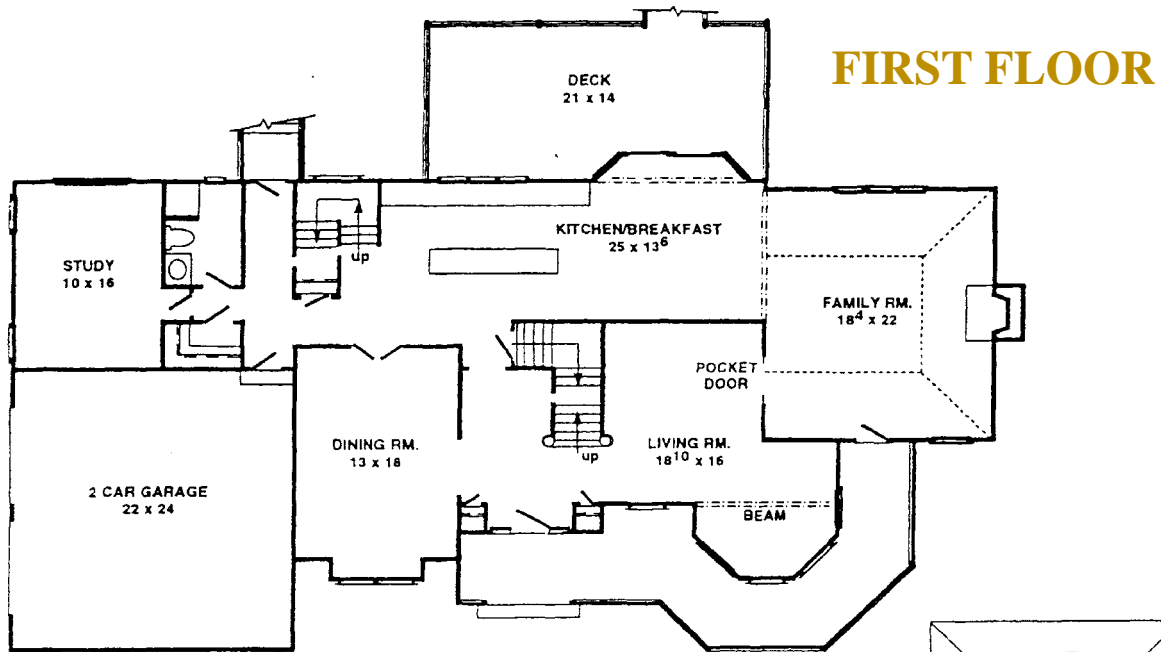

The KENSINGTON

4,002 square feet

Built by Habitech, Inc. and exclusively marketed by Re/Max Colonial—Groton, MA

The KENSINGTON

SECOND FLOOR

Floor plans and dimensions are only approximate and may vary in the construction process
Optional features may be shown and priced accord-