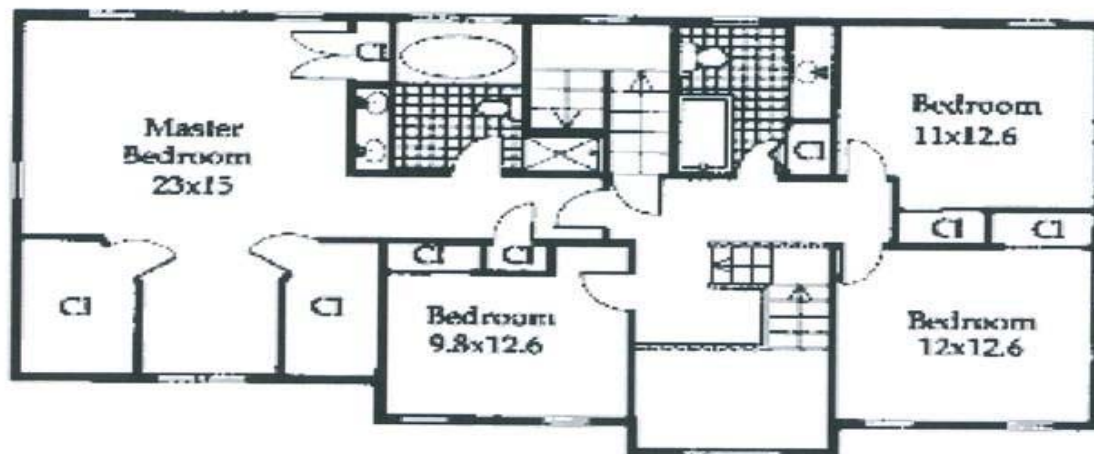

The SHEFFIELD

2,728 square feet

Built by Habitech, Inc. and exclusively marketed by Re/Max Colonial—Groton, MA

The SHEFFIELD

FIRST FLOOR

SECOND FLOOR

Floor plans and dimensions are only approximate and may vary in the construction process
Optional features may be shown and priced accordingly