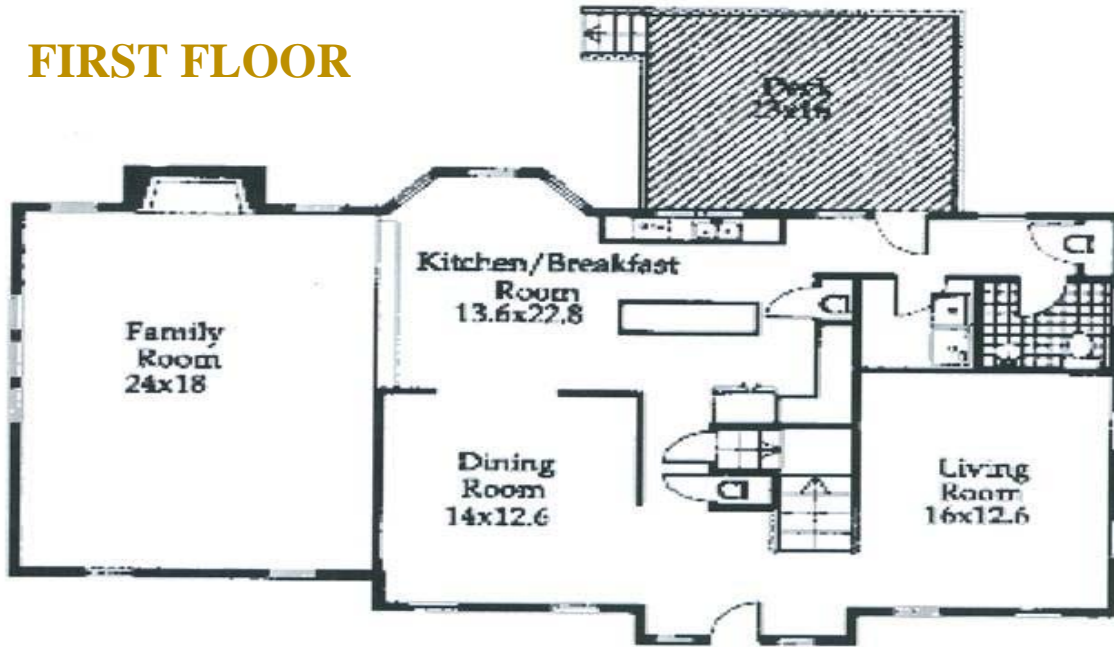

The SHEFFIELD

2,728 square feet

Built by Habitech, Inc. and exclusively marketed by Re/Max Colonial—Groton, MA

The SHEFFIELD

FIRST FLOOR

SECOND FLOOR

Floor plans and dimensions are only approximate and may vary in the construction process
Optional features may be shown and priced accordingly