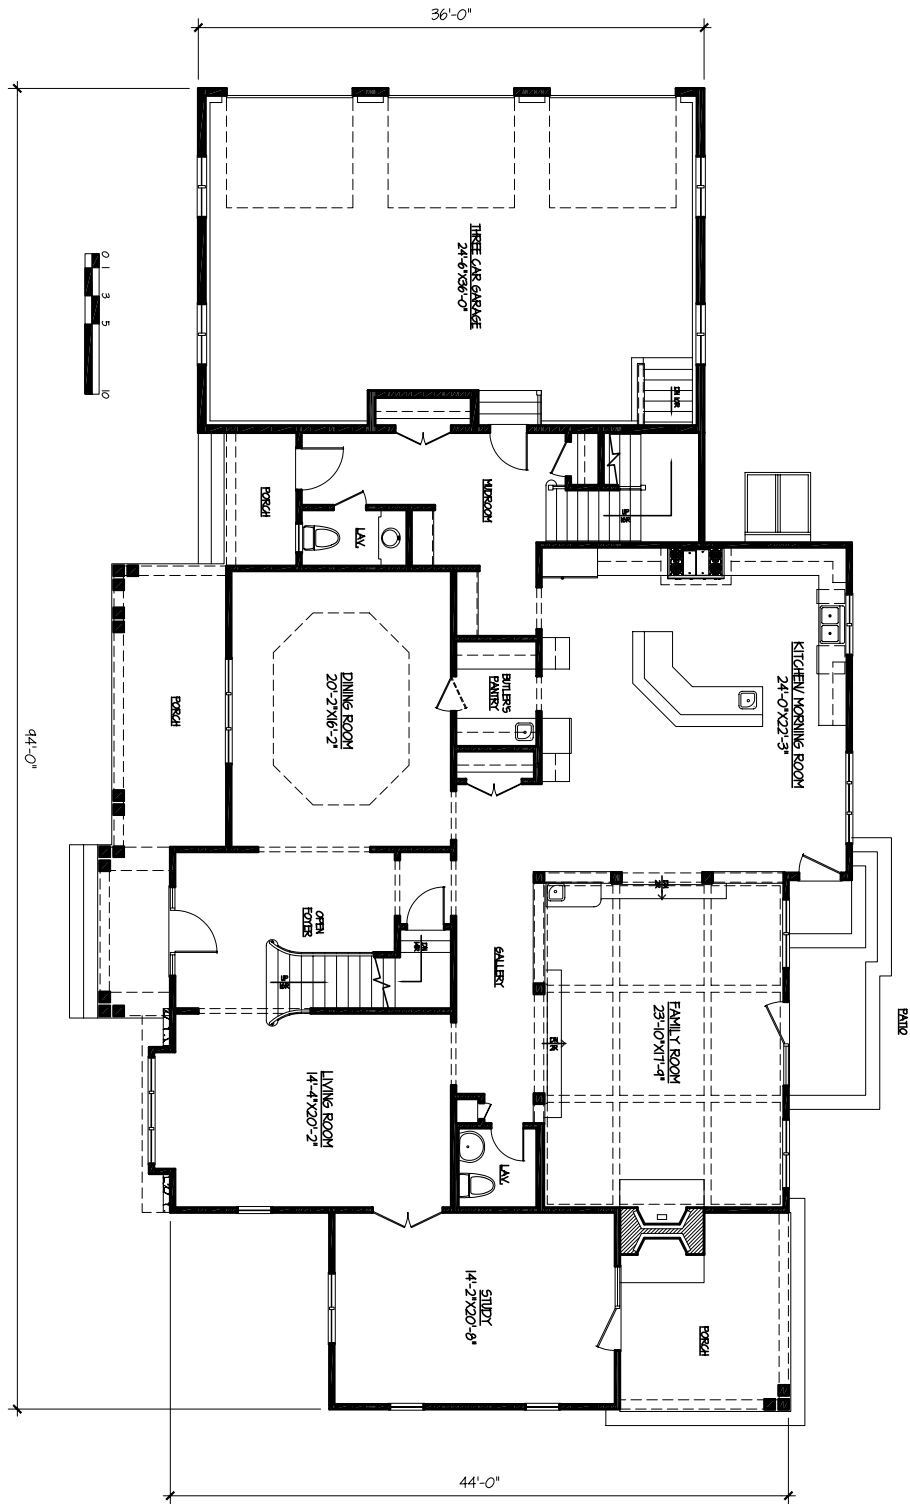

FIRST FLOOR PLAN

STYLE: TRADITIONAL

SQ. FOOTAGE:

2,674

PLAN #:

20080055

RMS:

13

BEDRM.:

5

BATHS:

6F 2H

PATH: 20080055_Rockwood\Marketing\20080055_mkt

NOTES:

These plans are schematic and are not to be used for construction. All dimensions and square footages are approximate and subject to change without notice.