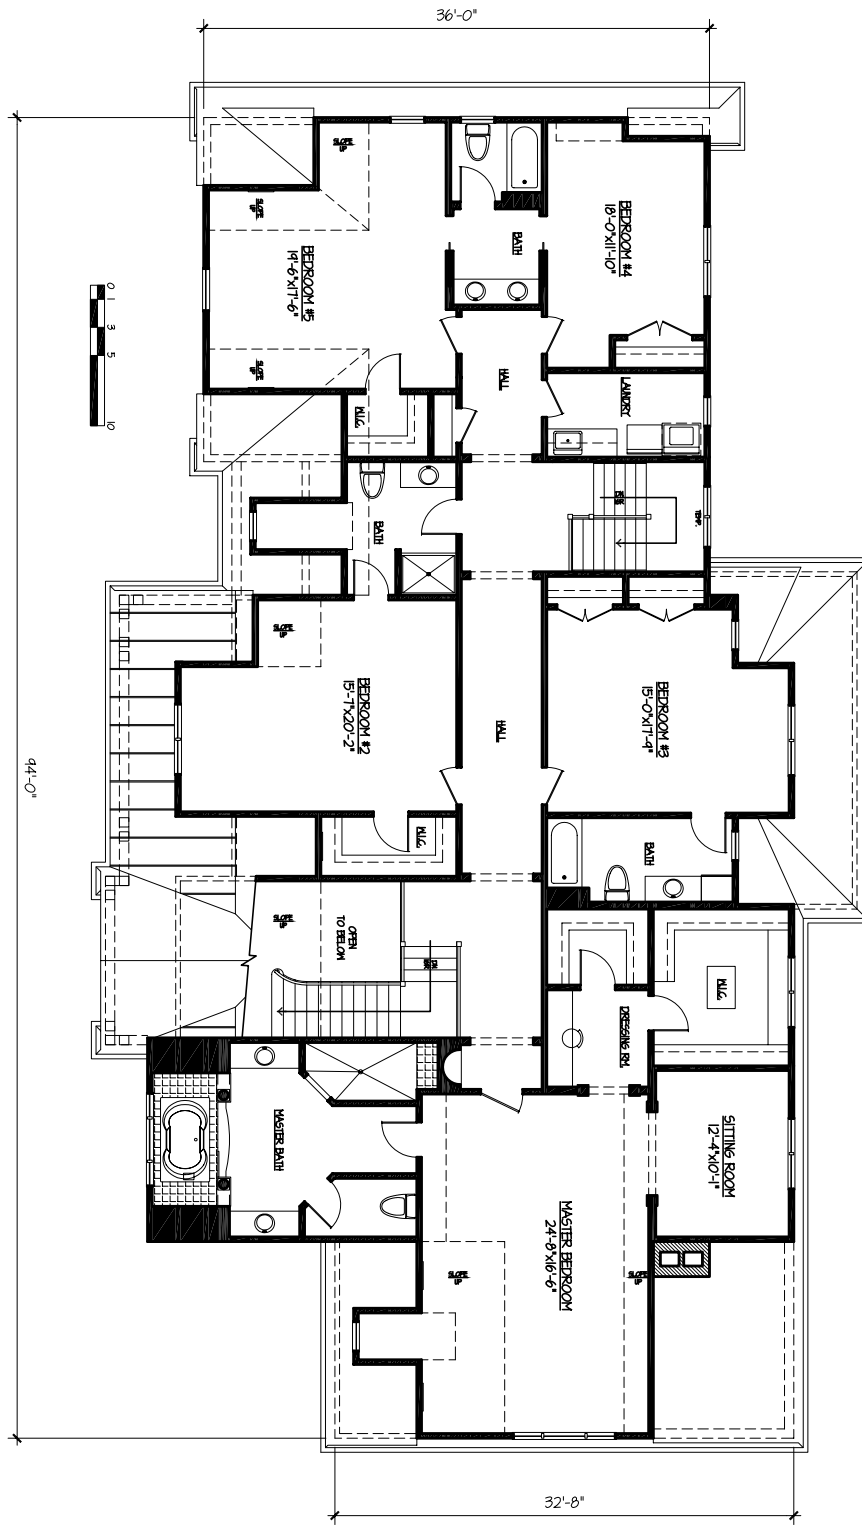

SECOND FLOOR PLAN

STYLE: TRADITIONAL		SQ. FOOTAGE: 3,113		PLAN #: 20080055	
# RMS: 13	# BEDRM: 5	# BATHS: 6F 2H	These plans are schematic and are not to be used for construction. All dimensions and square footages are approximate and subject to change without notice.		
PATH: 20080055_Rockwood\Marketing\20080055_mkt					
NOTES:					
© 2008 HPA Design, INC.					