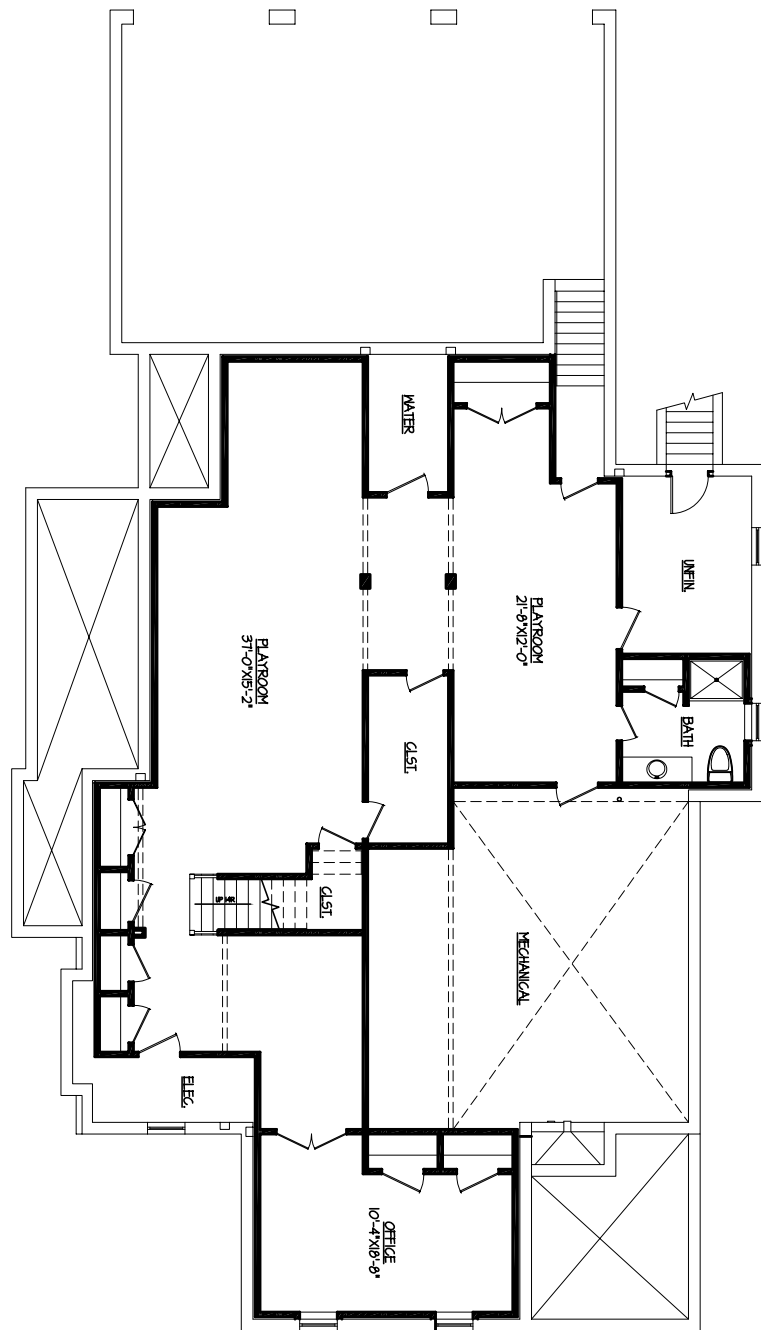

# BASEMENT PLAN

STYLE: TRADITIONAL		SQ. FOOTAGE: 1,653		PLAN #: 20080055	
# RMS: 13	# BEDRM: 5	# BATHS: 6F 2H	These plans are schematic and are not to be used for construction. All dimensions and square footages are approximate and subject to change without notice.		
PATH: 20080055_Rockwood\Marketing\20080055_mkt					
NOTES:					
© 2008 HPA Design, INC.					