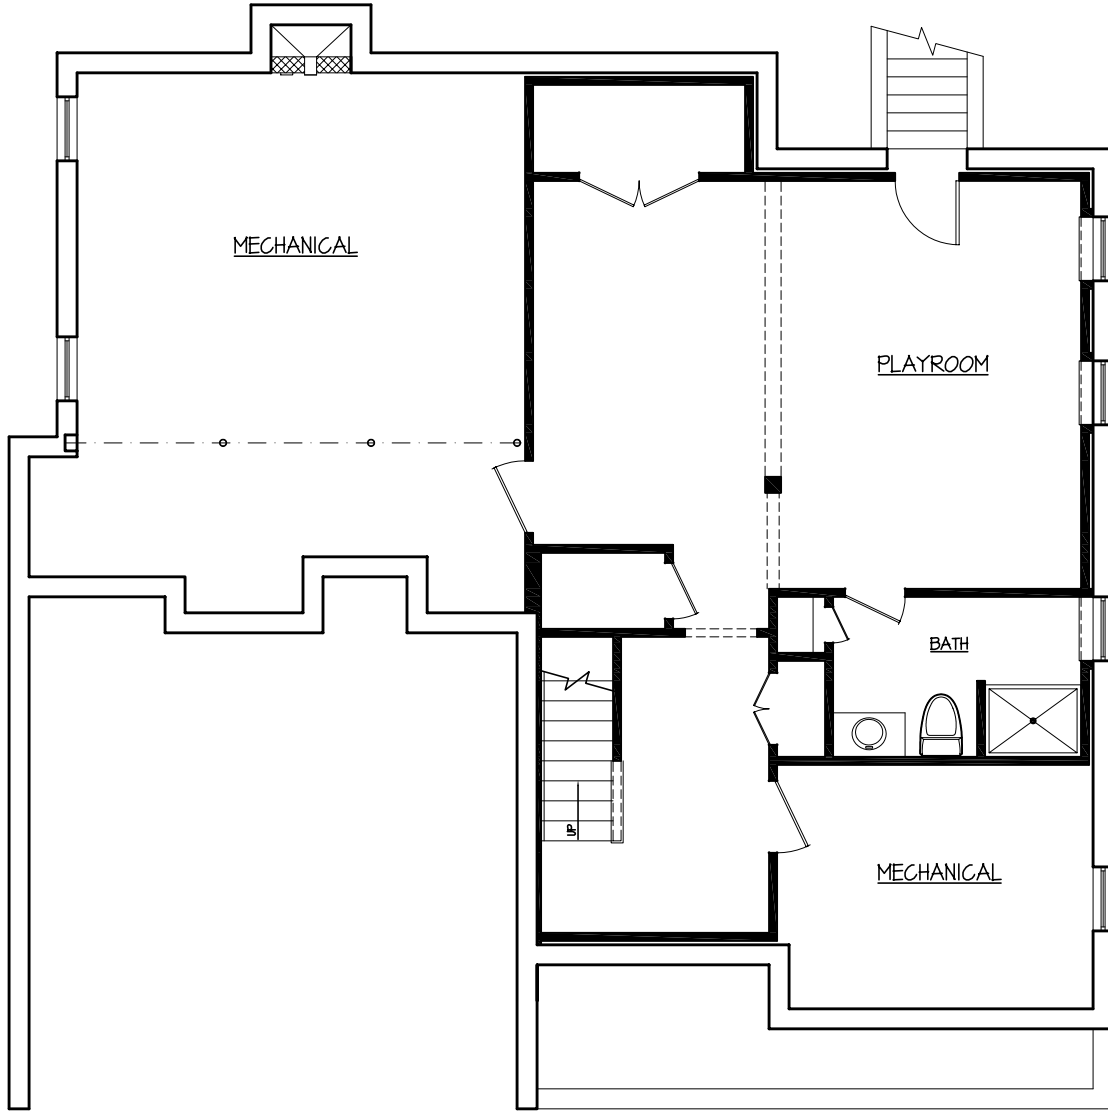

BASEMENT PLAN

PLAN #: 20100031

These plans are schematic and are not to be used for construction. All dimensions and square footages are approximate and subject to change without notice.
© 2010 HPA Design, INC.

STYLE: Colonial	SQ. FOOTAGE: 688		
# RMS: 10	# BEDRM: 4	# BATHS: 4.5	
PATH:			
NOTES: