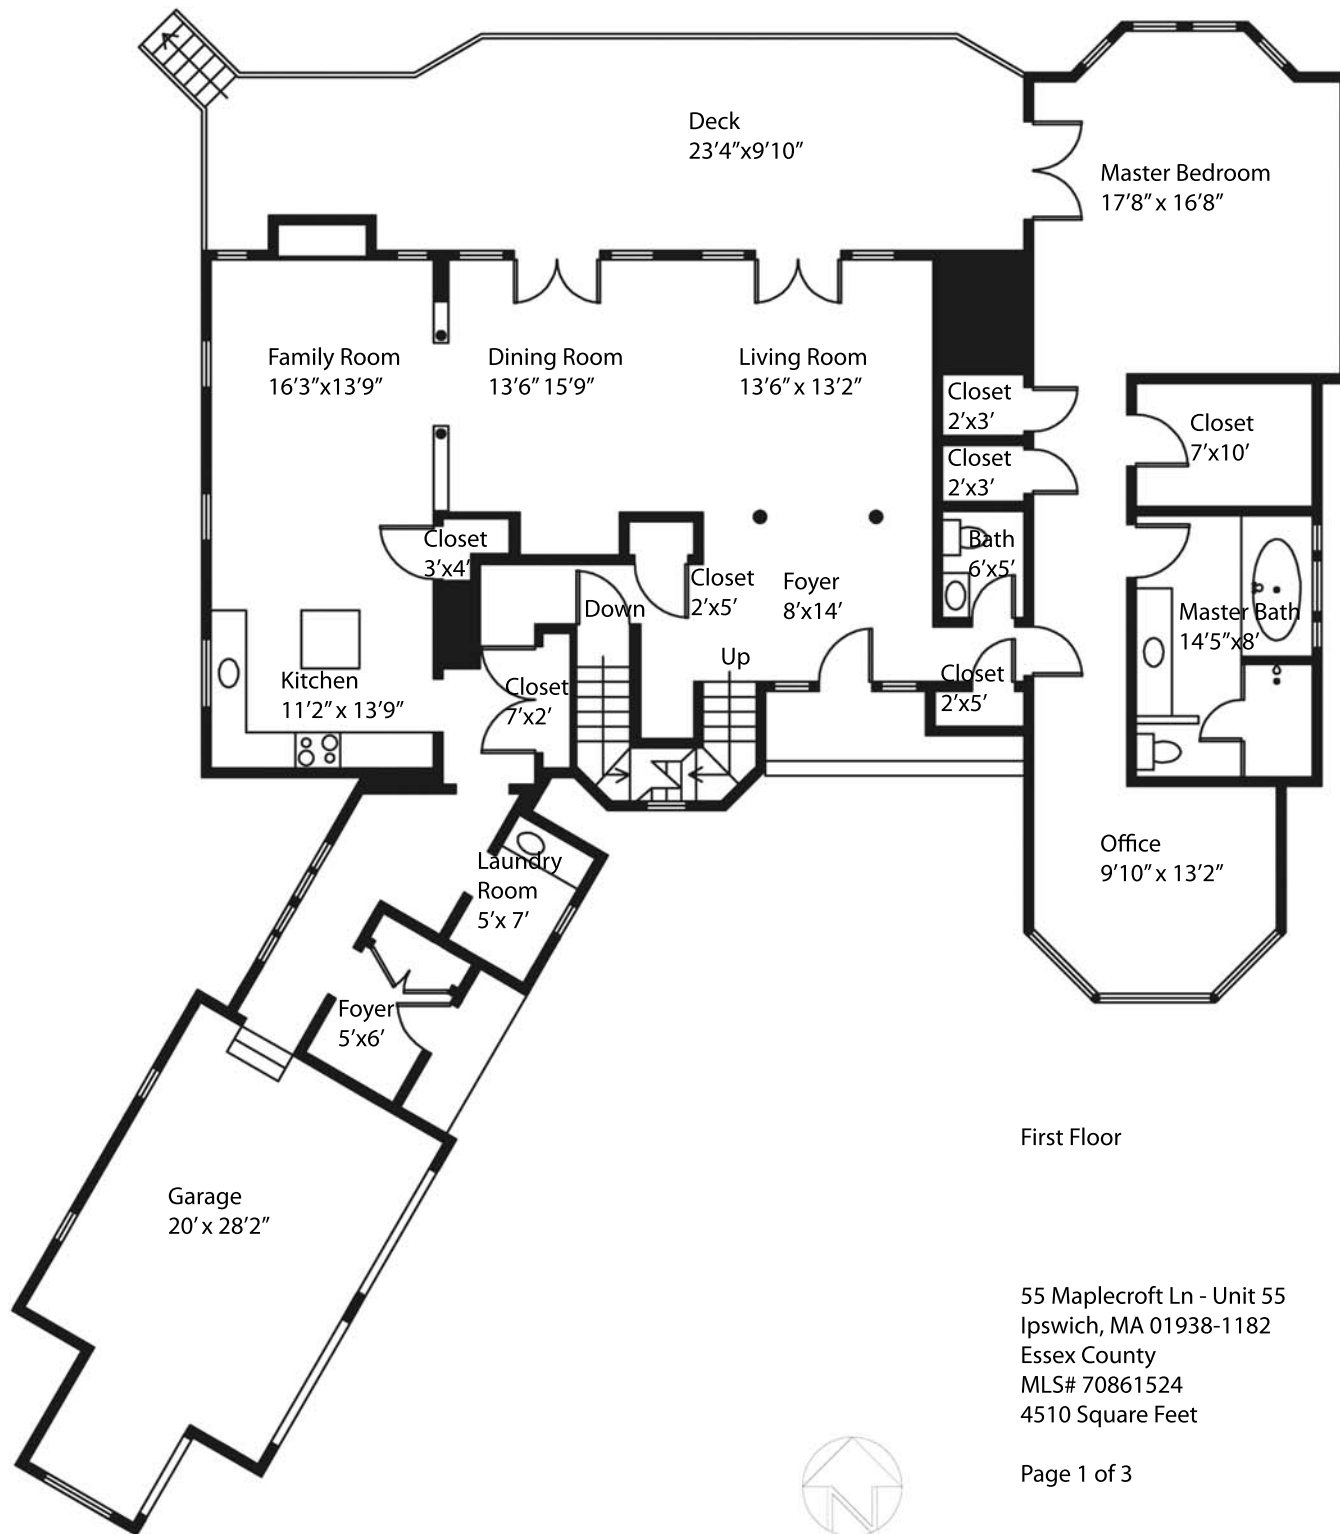

First Floor

55 Maplecroft Ln - Unit 55
Ipswich, MA 01938-1182
Essex County
MLS# 70861524
4510 Square Feet

nancy stracka interiors

a full service interior design firm

75 arlington street | suite 500 | boston, ma 02116