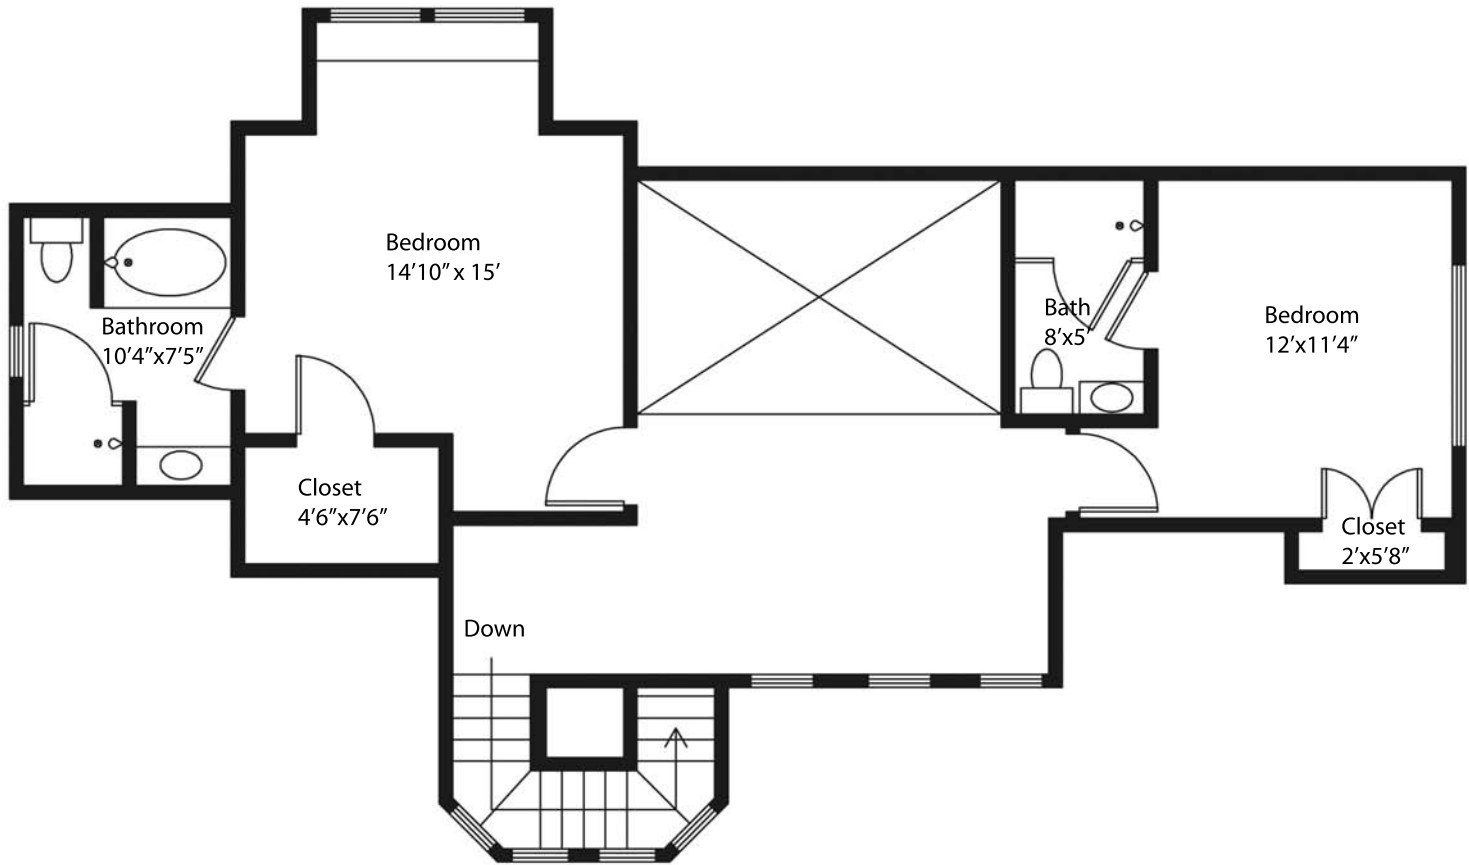

nancy stracka interiors

a full service interior design firm

75 arlington street | suite 500 | boston, ma 02116

617.273.8438 | www.strackainterior.com

10 St. James Avenue | Boston, MA | 02116

617.357.9777 www.arclineaboston.com

Second Floor

55 Maplecroft Ln - Unit 55
Ipswich, MA 01938-1182
Essex County
MLS# 70861524
4510 Square Feet

Page 2 of 3

The details and specifications of these floor plans are estimates. They are to be used for marketing purposes ONLY.

© 2008 Nancy Stracka Interiors, Inc. All Rights Reserved. They are not to be copied or altered without permission.