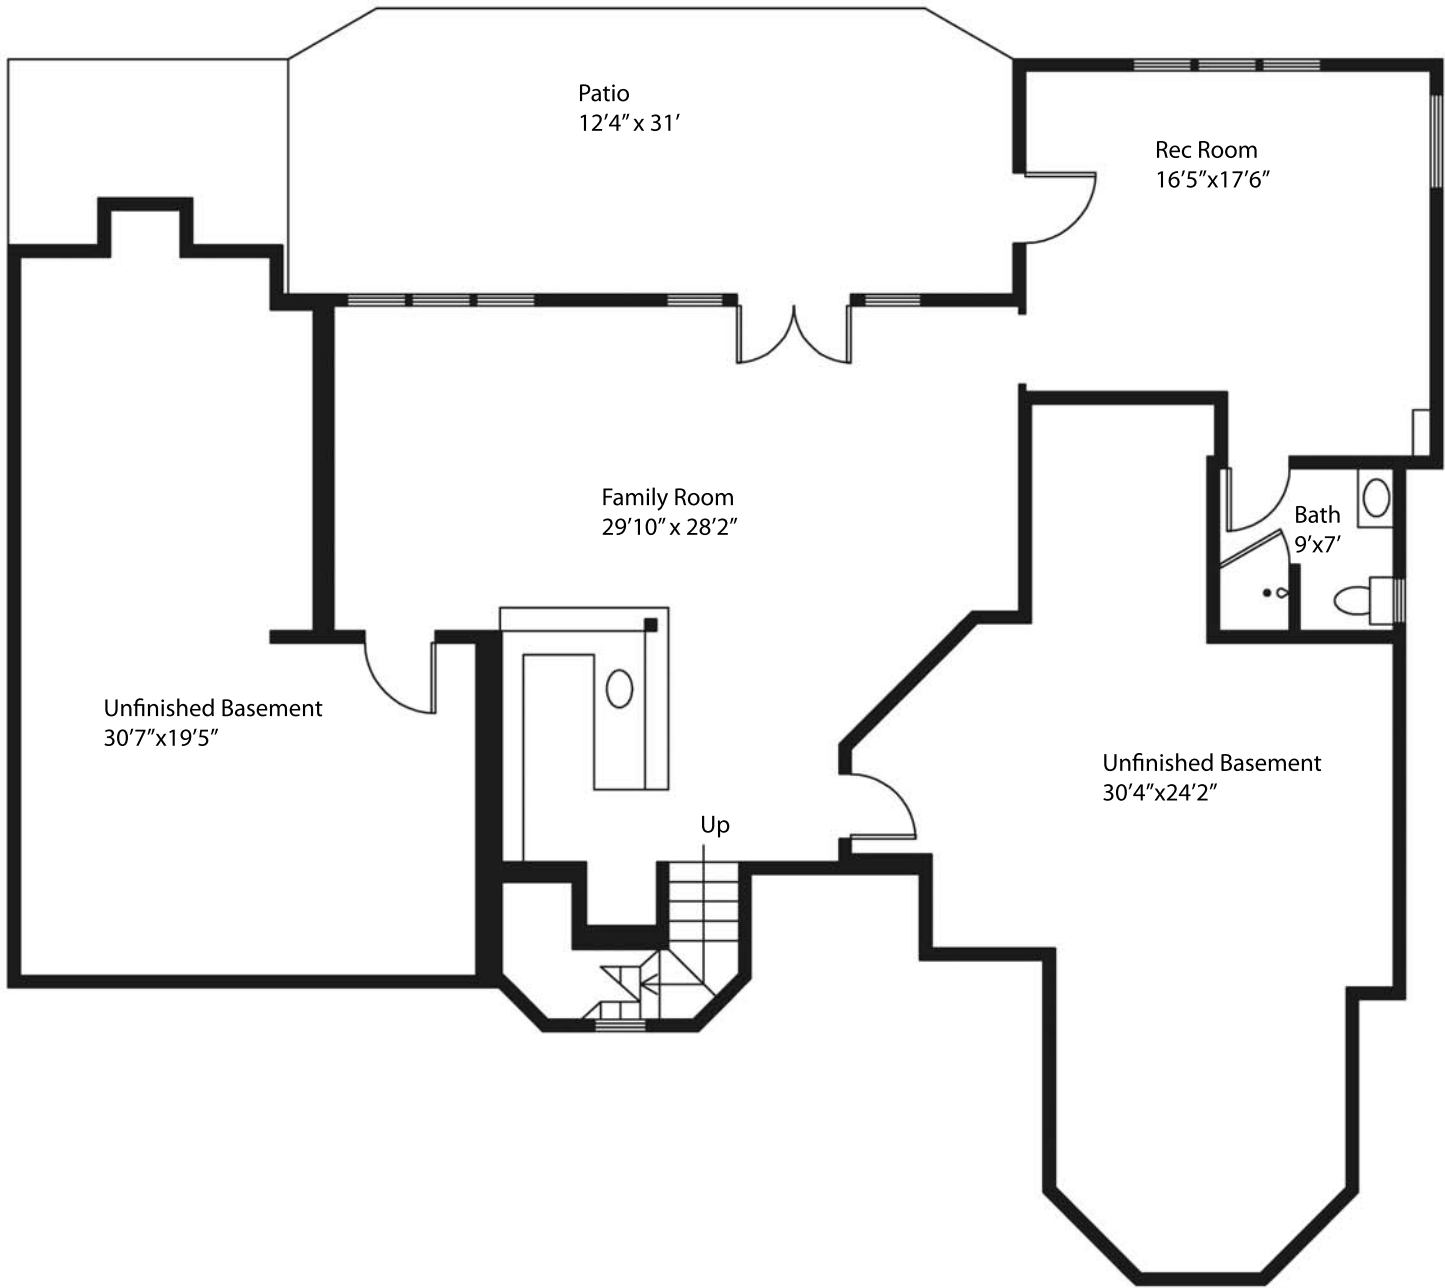

Basement

55 Maplecroft Ln - Unit 55
Ipswich, MA 01938-1182
Essex County
MLS# 70861524
4510 Square Feet

Page 3 of 3

The details and specifications of these floor plans are estimates. They are to be used for marketing purposes ONLY.